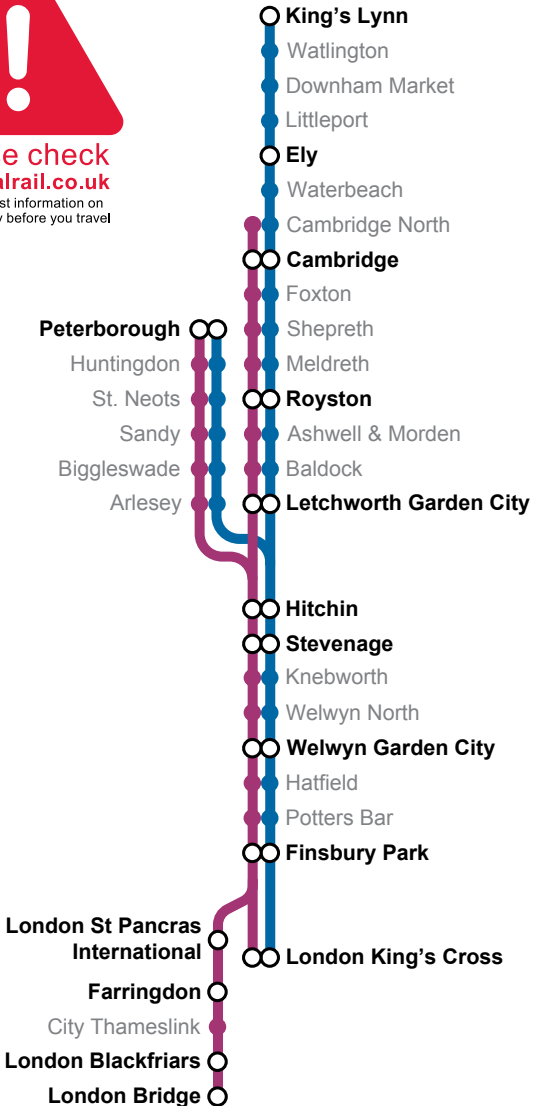

Train times

From 15 July 2018 until further notice

D

Peterborough, Kings Lynn and Cambridge to London

Please check nationalrail.co.uk

for the latest information on your journey before you travel

ThamesLink

Great Northern

This timetable shows the full Great Northern & Thameslink service between Peterborough, King's Lynn, Cambridge and Stevenage to London.

Please see other timetables for details of East Coast services between Peterborough and London and Greater Anglia services between King's Lynn, Ely, Cambridge and London.